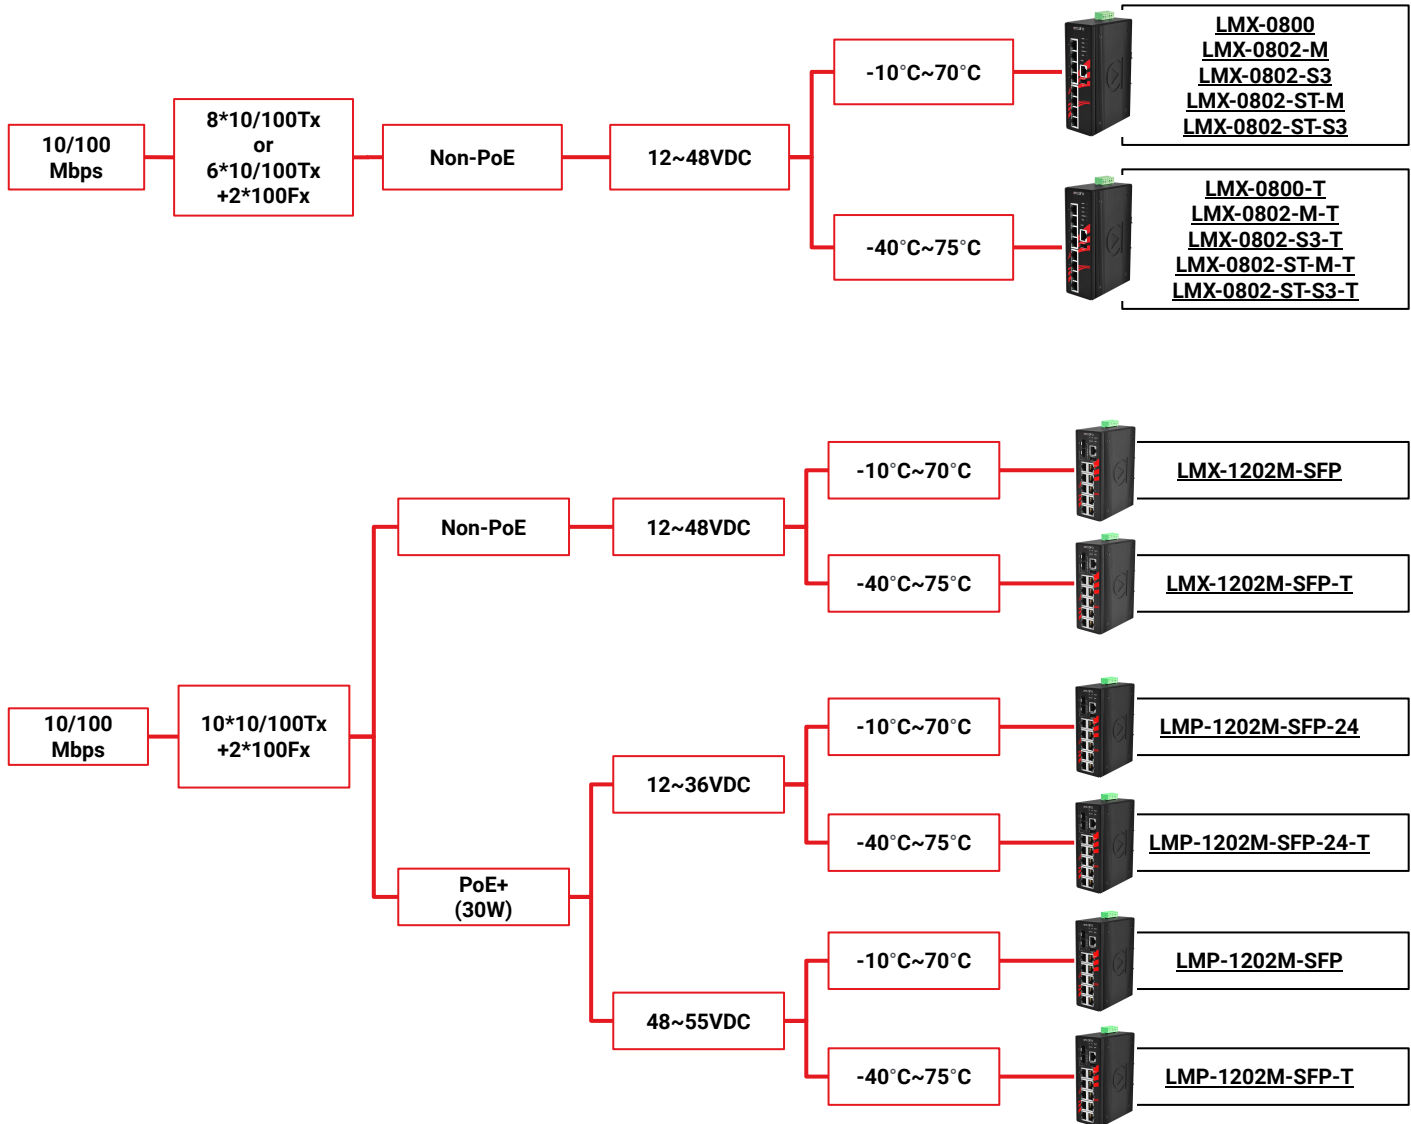

Antaira Product Selection Guide

Industrial Ethernet Switches

- [Industrial Unmanaged 10/100Mbps Ethernet Switches](#)
- [Industrial Unmanaged Gigabit Ethernet Switches](#)
- [Industrial Unmanaged 10G Ethernet Switches](#)
- [Industrial Managed 10/100Mbps Ethernet Switches](#)
- [Industrial Managed Gigabit Ethernet Switches](#)
- [Industrial Managed 10G Ethernet Switches](#)
- [Industrial M12 Ethernet Switches](#)
- [Industrial Rackmount Ethernet Switches](#)

Industrial Unmanaged 10/100Mbps Ethernet Switches

Industrial Unmanaged 10/100Mbps Ethernet Switches

Industrial Unmanaged Gigabit Ethernet Switches

Industrial Unmanaged Gigabit Ethernet Switches

Industrial Unmanaged Gigabit Ethernet Switches

Industrial Unmanaged 10G Ethernet Switches

Industrial Managed 10/100Mbps Ethernet Switches

Industrial Managed 10/100Mbps Ethernet Switches

Industrial Managed Gigabit Ethernet Switches

Industrial Managed Gigabit Ethernet Switches