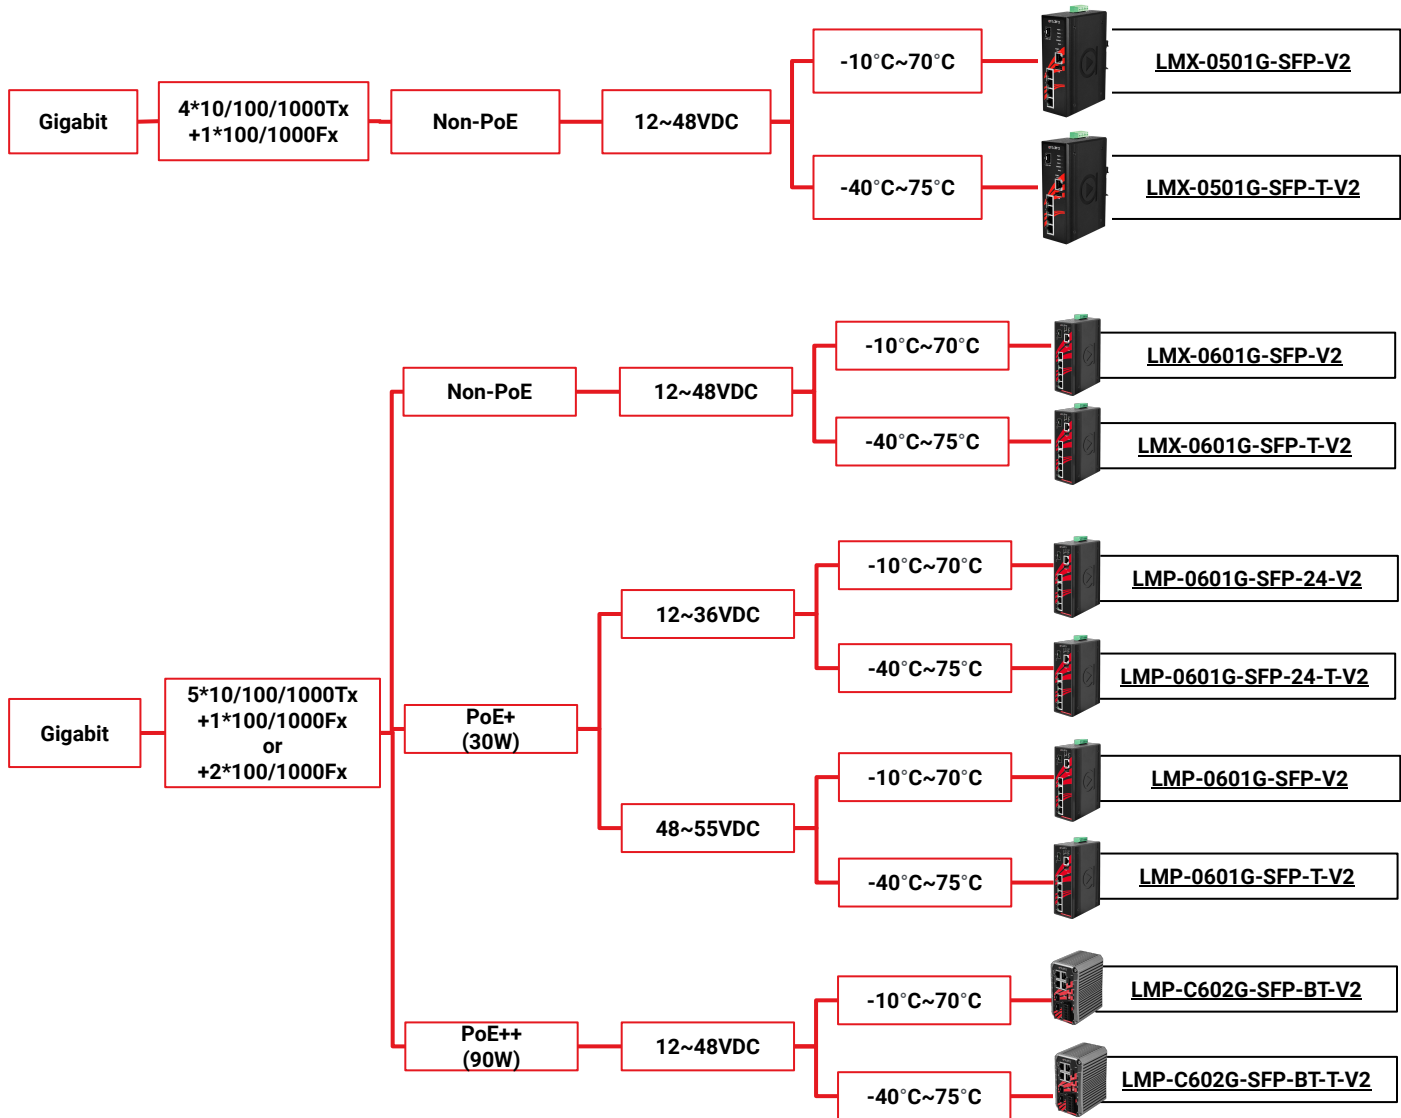

Antaira Product Selection Guide

Industrial Ethernet Switches

- [Industrial Unmanaged 10/100Mbps Ethernet Switches](#)
- [Industrial Unmanaged Gigabit Ethernet Switches](#)
- [Industrial Unmanaged 10G Ethernet Switches](#)
- [Industrial Managed 10/100Mbps Ethernet Switches](#)
- [Industrial Managed Gigabit Ethernet Switches](#)
- [Industrial Managed 10G Ethernet Switches](#)
- [Industrial M12 Ethernet Switches](#)
- [Industrial Rackmount Ethernet Switches](#)

Industrial Unmanaged 10/100Mbps Ethernet Switches

Industrial Unmanaged 10/100Mbps Ethernet Switches

Industrial Unmanaged Gigabit Ethernet Switches

Industrial Unmanaged Gigabit Ethernet Switches

Industrial Unmanaged Gigabit Ethernet Switches

Industrial Unmanaged 10G Ethernet Switches

Industrial Managed 10/100Mbps Ethernet Switches

Industrial Managed 10/100Mbps Ethernet Switches

Industrial Managed Gigabit Ethernet Switches

Industrial Managed Gigabit Ethernet Switches

Industrial Managed Gigabit Ethernet Switches

Industrial Managed Gigabit Ethernet Switches

Industrial Managed 10G Ethernet Switches

Industrial M12 Ethernet Switches

Industrial Rackmount Ethernet Switches

Contact Us