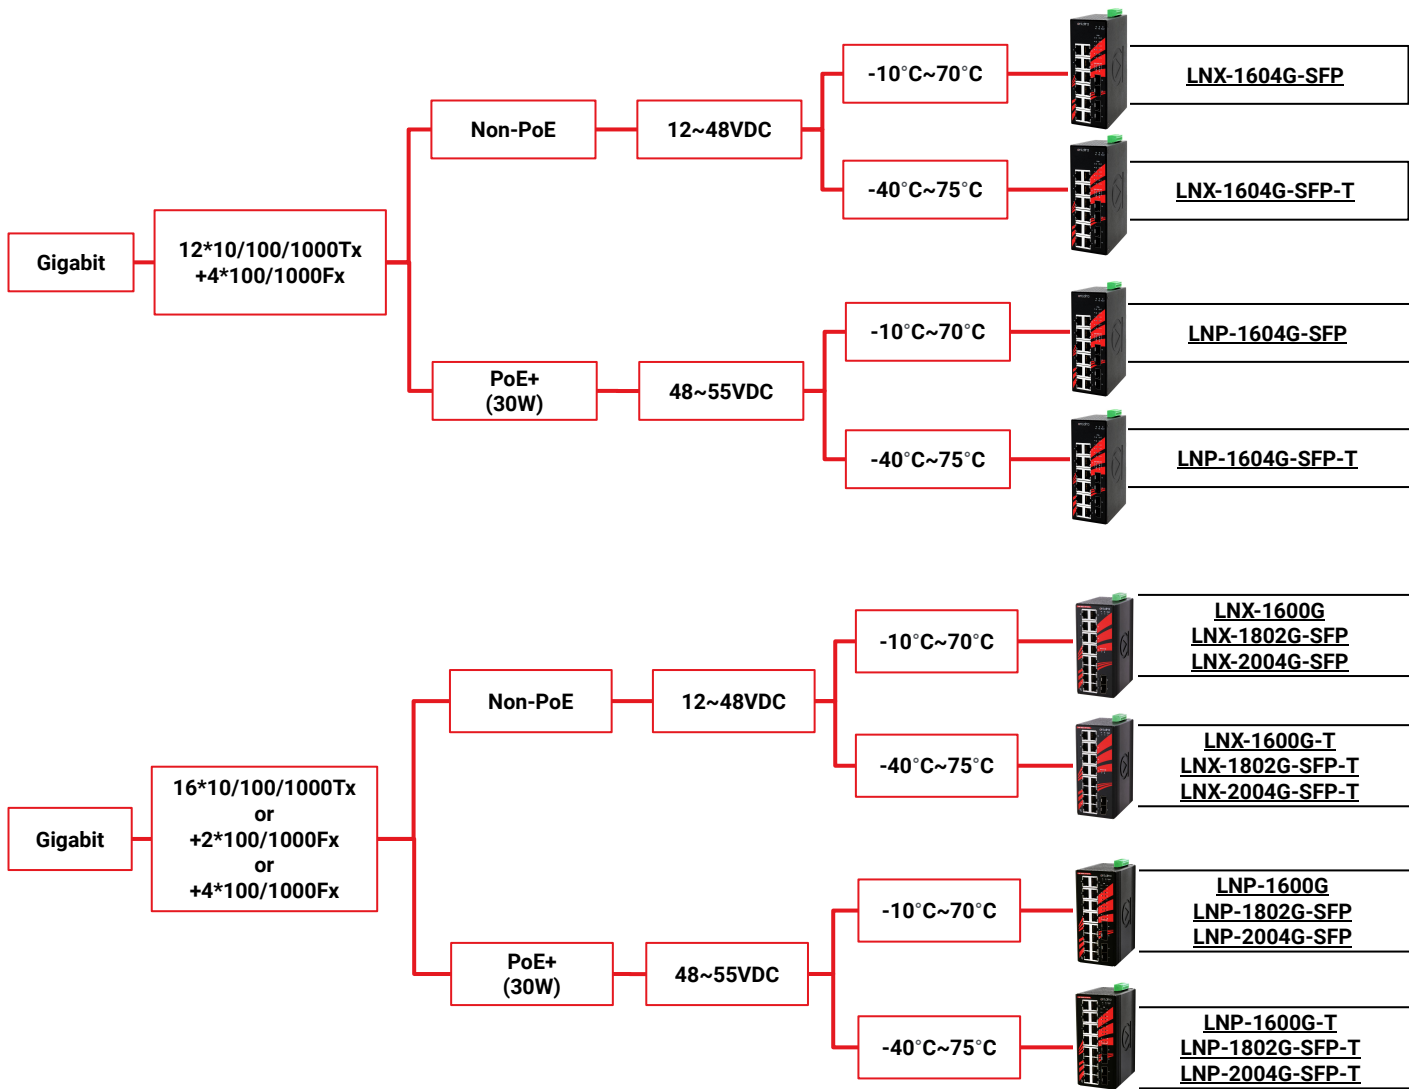

Antaira Product Selection Guide

Industrial Ethernet Switches

- [Industrial Unmanaged 10/100Mbps Ethernet Switches](#)
- [Industrial Unmanaged Gigabit Ethernet Switches](#)
- [Industrial Unmanaged 10G Ethernet Switches](#)
- [Industrial Managed 10/100Mbps Ethernet Switches](#)
- [Industrial Managed Gigabit Ethernet Switches](#)
- [Industrial Managed 10G Ethernet Switches](#)
- [Industrial M12 Ethernet Switches](#)
- [Industrial Rackmount Ethernet Switches](#)

Industrial Unmanaged 10/100Mbps Ethernet Switches

Industrial Unmanaged 10/100Mbps Ethernet Switches

Industrial Unmanaged Gigabit Ethernet Switches

Industrial Unmanaged Gigabit Ethernet Switches

Industrial Unmanaged Gigabit Ethernet Switches

Industrial Unmanaged 10G Ethernet Switches

Industrial Managed 10/100Mbps Ethernet Switches

Industrial Managed 10/100Mbps Ethernet Switches

Industrial Managed Gigabit Ethernet Switches

Industrial Managed Gigabit Ethernet Switches