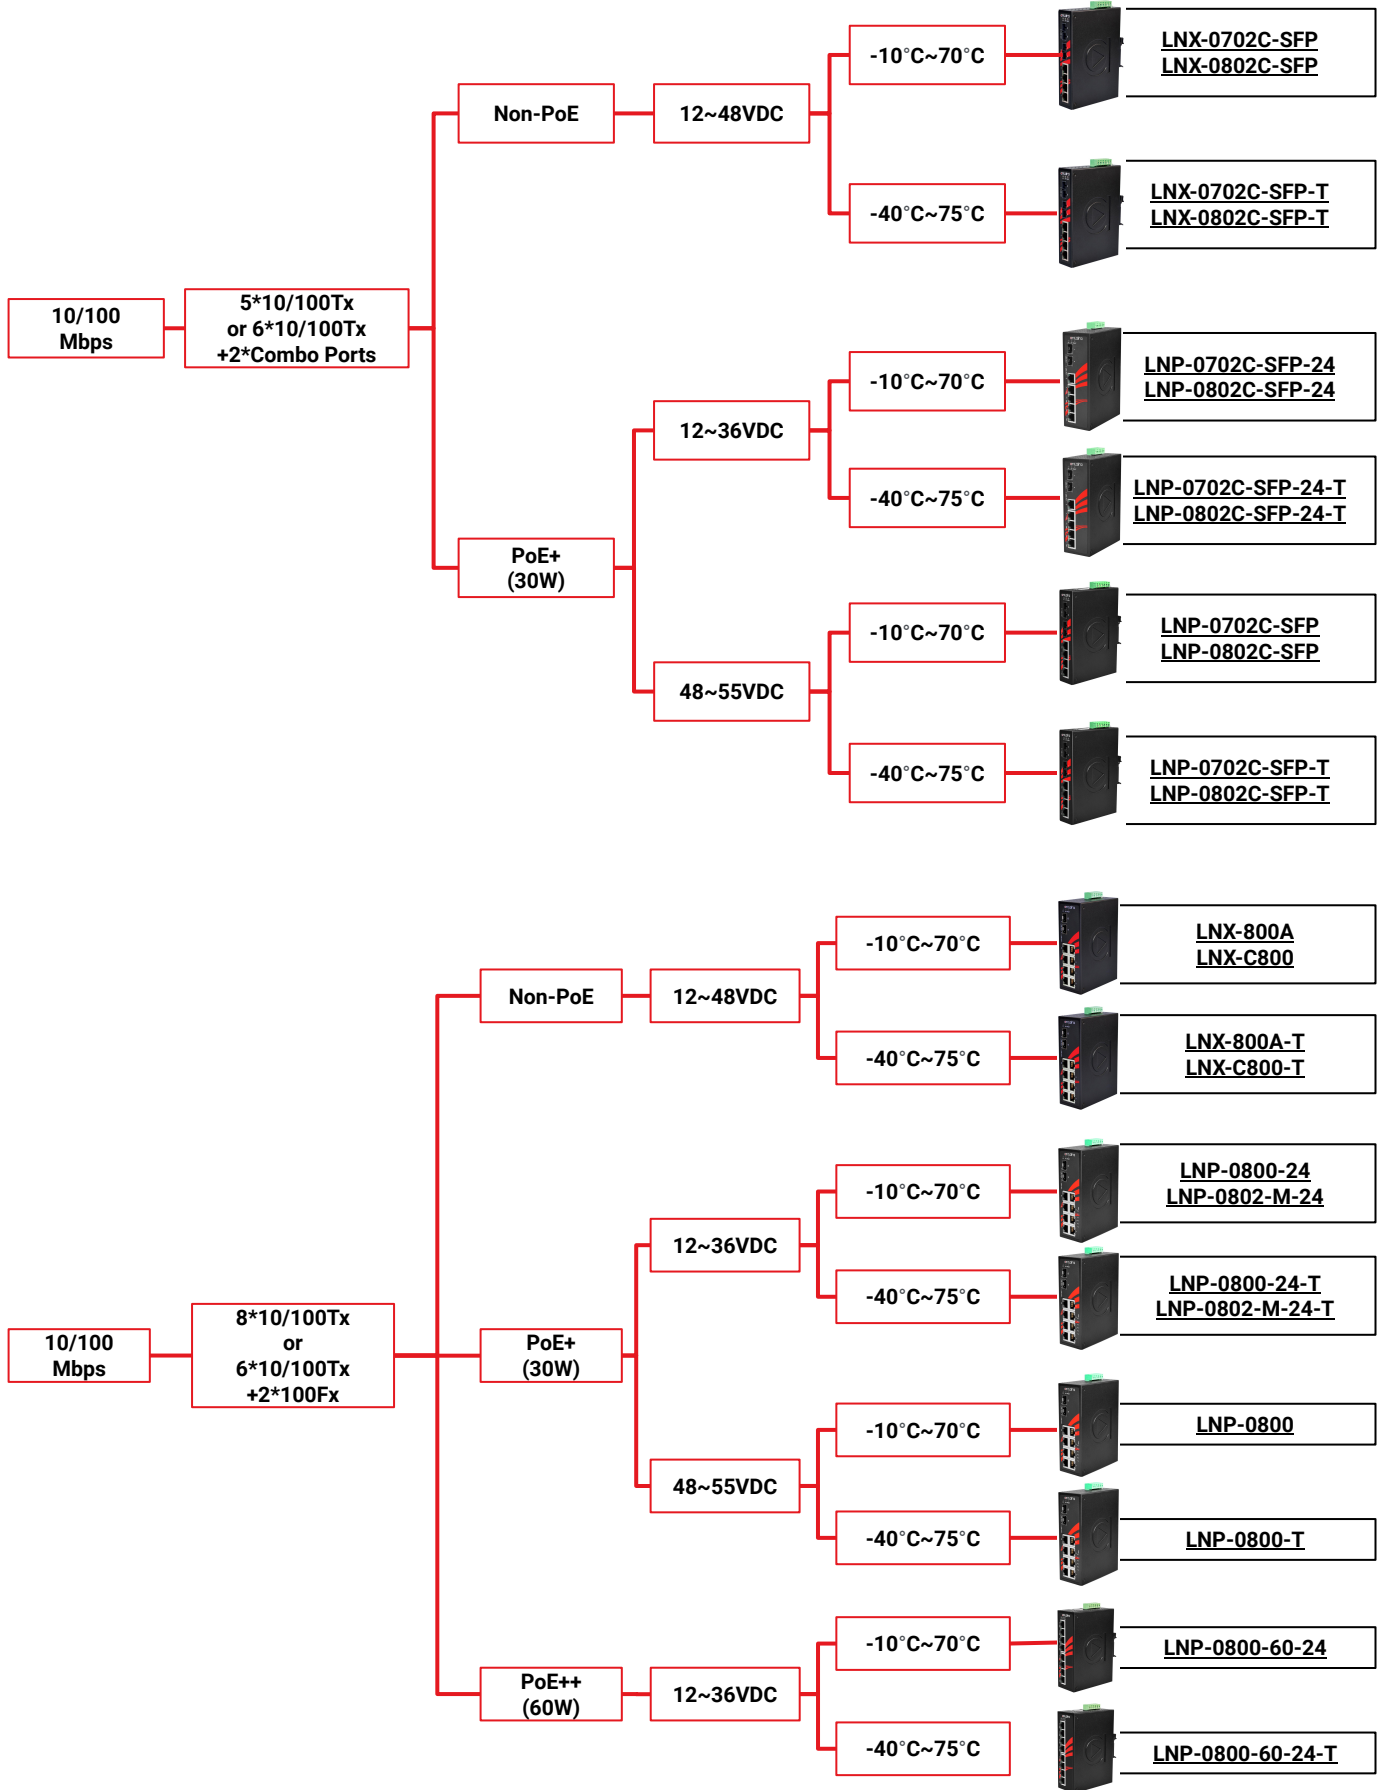

Antaira Product Selection Guide

Industrial Ethernet Switches

- [Industrial Unmanaged 10/100Mbps Ethernet Switches](#)
- [Industrial Unmanaged Gigabit Ethernet Switches](#)
- [Industrial Unmanaged 10G Ethernet Switches](#)
- [Industrial Managed 10/100Mbps Ethernet Switches](#)
- [Industrial Managed Gigabit Ethernet Switches](#)
- [Industrial Managed 10G Ethernet Switches](#)
- [Industrial M12 Ethernet Switches](#)
- [Industrial Rackmount Ethernet Switches](#)

Industrial Unmanaged 10/100Mbps Ethernet Switches

Industrial Unmanaged 10/100Mbps Ethernet Switches

Industrial Unmanaged Gigabit Ethernet Switches

Industrial Unmanaged Gigabit Ethernet Switches

Industrial Unmanaged Gigabit Ethernet Switches