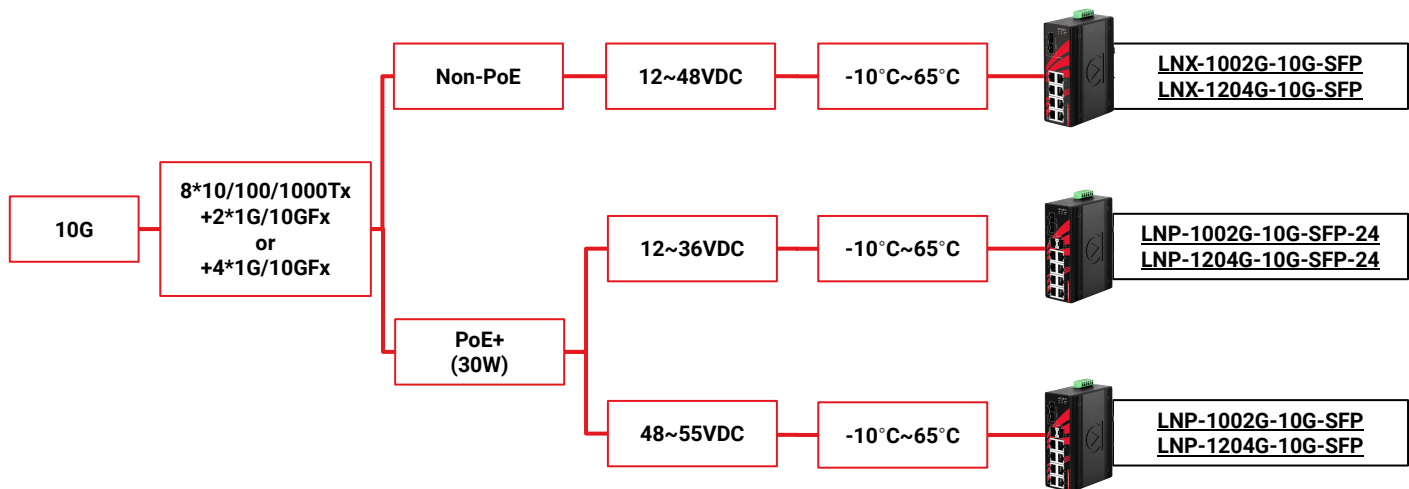

Antaira Product Selection Guide

Industrial Ethernet Switches

- [Industrial Unmanaged 10/100Mbps Ethernet Switches](#)
- [Industrial Unmanaged Gigabit Ethernet Switches](#)
- [Industrial Unmanaged 10G Ethernet Switches](#)
- [Industrial Managed 10/100Mbps Ethernet Switches](#)
- [Industrial Managed Gigabit Ethernet Switches](#)
- [Industrial Managed 10G Ethernet Switches](#)
- [Industrial M12 Ethernet Switches](#)
- [Industrial Rackmount Ethernet Switches](#)

Industrial Unmanaged 10/100Mbps Ethernet Switches

Industrial Unmanaged 10/100Mbps Ethernet Switches

Industrial Unmanaged Gigabit Ethernet Switches

Industrial Unmanaged Gigabit Ethernet Switches

Industrial Unmanaged Gigabit Ethernet Switches

Industrial Unmanaged 10G Ethernet Switches

Industrial Managed 10/100Mbps Ethernet Switches

Industrial Managed 10/100Mbps Ethernet Switches

Industrial Managed Gigabit Ethernet Switches

Industrial Managed Gigabit Ethernet Switches