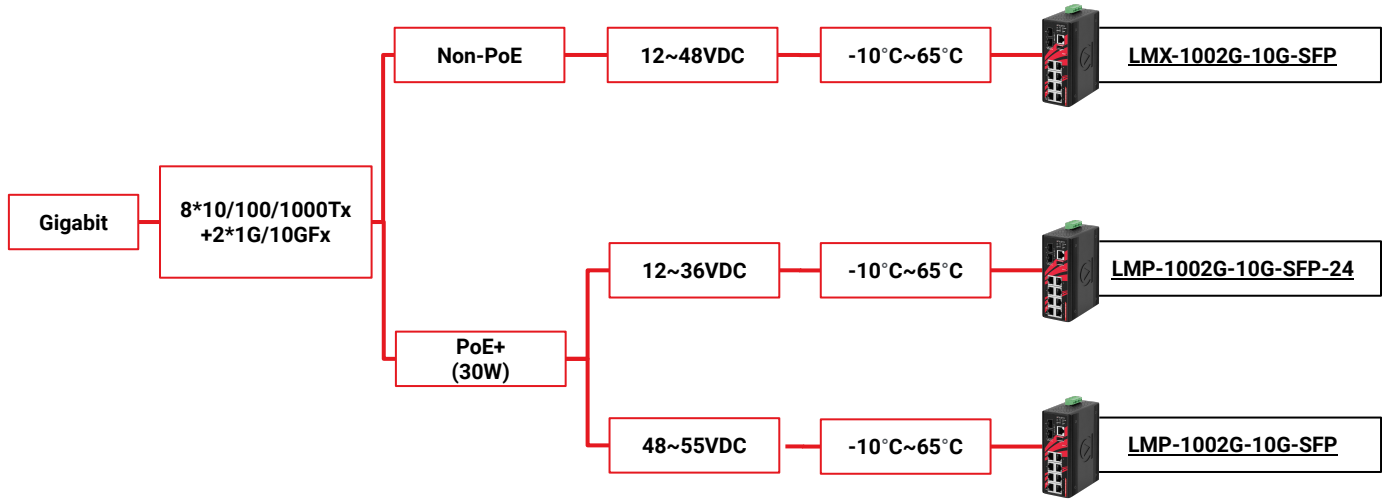

Industrial Managed 10G Ethernet Switches