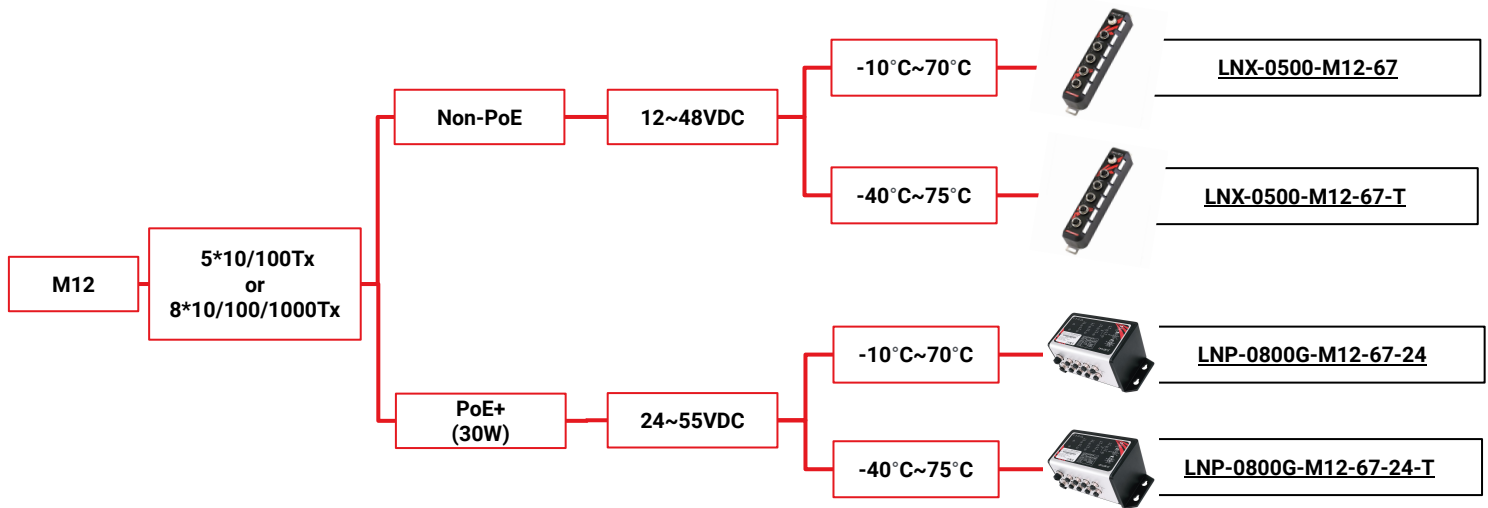

Antaira Product Selection Guide

Industrial Ethernet Switches

- [Industrial Unmanaged 10/100Mbps Ethernet Switches](#)
- [Industrial Unmanaged Gigabit Ethernet Switches](#)
- [Industrial Unmanaged 10G Ethernet Switches](#)
- [Industrial Managed 10/100Mbps Ethernet Switches](#)
- [Industrial Managed Gigabit Ethernet Switches](#)
- [Industrial Managed 10G Ethernet Switches](#)
- [Industrial M12 Ethernet Switches](#)
- [Industrial Rackmount Ethernet Switches](#)

Industrial Unmanaged 10G Ethernet Switches

Industrial Managed 10/100Mbps Ethernet Switches

Industrial Managed 10/100Mbps Ethernet Switches

Industrial Managed Gigabit Ethernet Switches

Industrial Managed Gigabit Ethernet Switches

Industrial Managed Gigabit Ethernet Switches

Industrial Managed Gigabit Ethernet Switches

Industrial Managed 10G Ethernet Switches

Industrial M12 Ethernet Switches

Industrial Rackmount Ethernet Switches

Contact Us