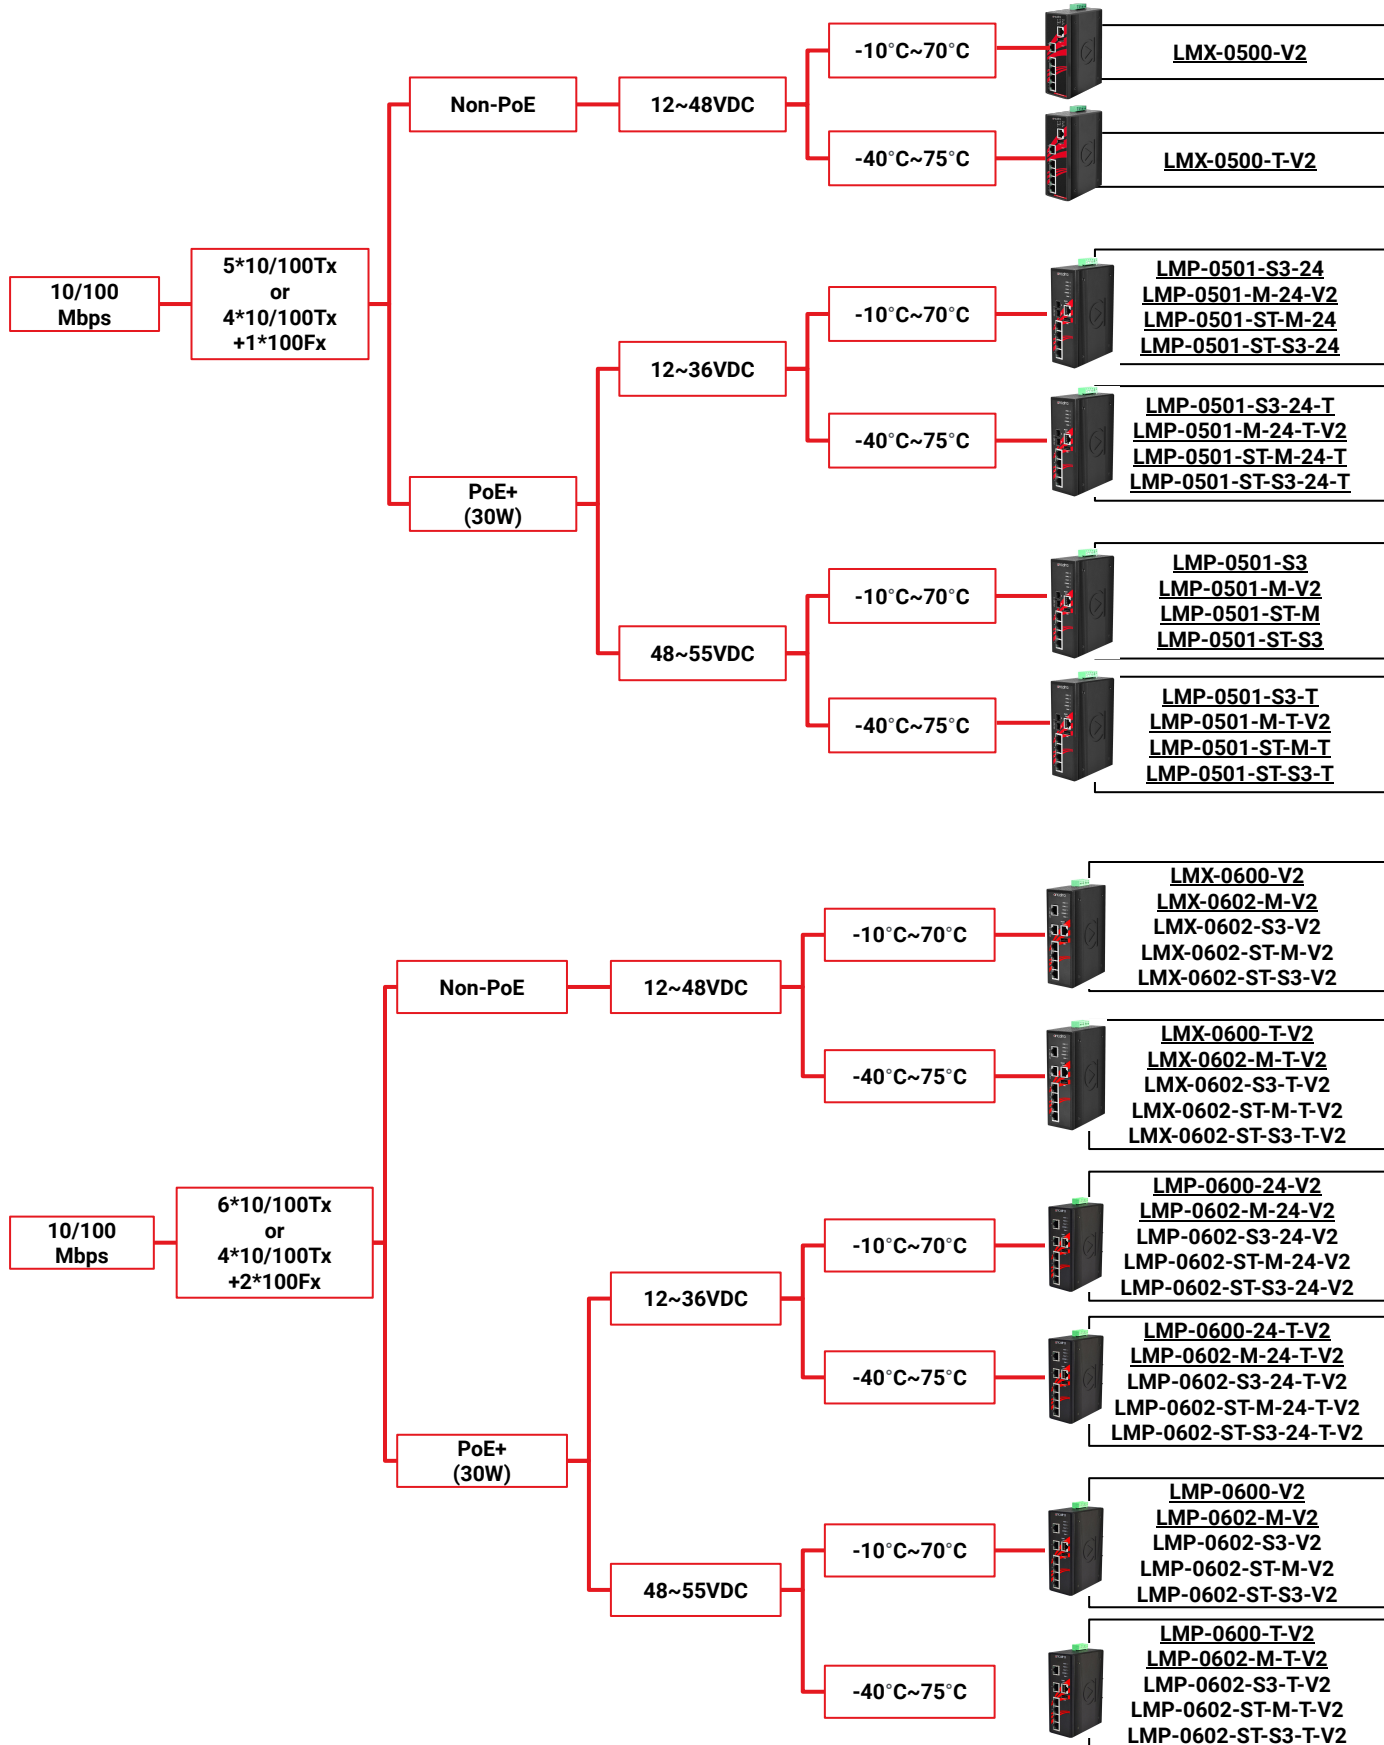

Antaira Product Selection Guide

Industrial Ethernet Switches

- [Industrial Unmanaged 10/100Mbps Ethernet Switches](#)
- [Industrial Unmanaged Gigabit Ethernet Switches](#)
- [Industrial Unmanaged 10G Ethernet Switches](#)
- [Industrial Managed 10/100Mbps Ethernet Switches](#)
- [Industrial Managed Gigabit Ethernet Switches](#)
- [Industrial Managed 10G Ethernet Switches](#)
- [Industrial M12 Ethernet Switches](#)
- [Industrial Rackmount Ethernet Switches](#)

Industrial Unmanaged 10/100Mbps Ethernet Switches

Industrial Unmanaged 10/100Mbps Ethernet Switches

Industrial Unmanaged Gigabit Ethernet Switches

Industrial Unmanaged Gigabit Ethernet Switches

Industrial Unmanaged Gigabit Ethernet Switches

Industrial Unmanaged 10G Ethernet Switches

Industrial Managed 10/100Mbps Ethernet Switches

Industrial Managed 10/100Mbps Ethernet Switches

Industrial Managed Gigabit Ethernet Switches

Industrial Managed Gigabit Ethernet Switches