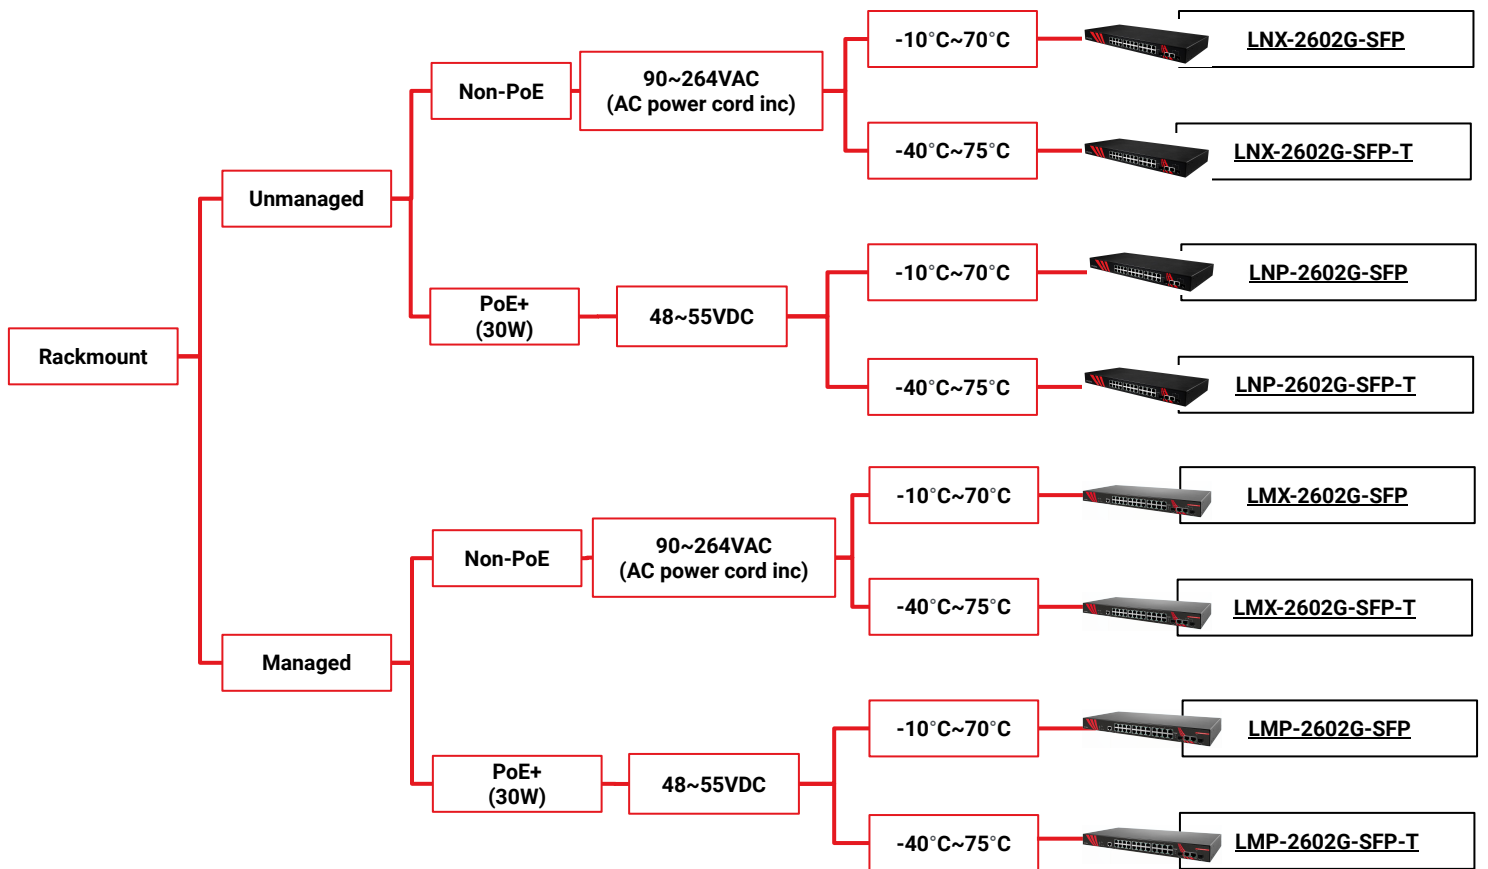

Antaira Product Selection Guide

Industrial Ethernet Switches

- [Industrial Unmanaged 10/100Mbps Ethernet Switches](#)
- [Industrial Unmanaged Gigabit Ethernet Switches](#)
- [Industrial Unmanaged 10G Ethernet Switches](#)
- [Industrial Managed 10/100Mbps Ethernet Switches](#)
- [Industrial Managed Gigabit Ethernet Switches](#)
- [Industrial Managed 10G Ethernet Switches](#)
- [Industrial M12 Ethernet Switches](#)
- [Industrial Rackmount Ethernet Switches](#)

Industrial Unmanaged 10/100Mbps Ethernet Switches

Industrial Unmanaged 10/100Mbps Ethernet Switches

Industrial Unmanaged Gigabit Ethernet Switches

Industrial Unmanaged Gigabit Ethernet Switches

Industrial Unmanaged Gigabit Ethernet Switches

Industrial Unmanaged 10G Ethernet Switches

Industrial Managed 10/100Mbps Ethernet Switches

Industrial Managed 10/100Mbps Ethernet Switches

Industrial Managed Gigabit Ethernet Switches

Industrial Managed Gigabit Ethernet Switches

Industrial Managed Gigabit Ethernet Switches

Industrial Managed Gigabit Ethernet Switches

Industrial Managed 10G Ethernet Switches

Industrial M12 Ethernet Switches

Industrial Rackmount Ethernet Switches

Contact Us