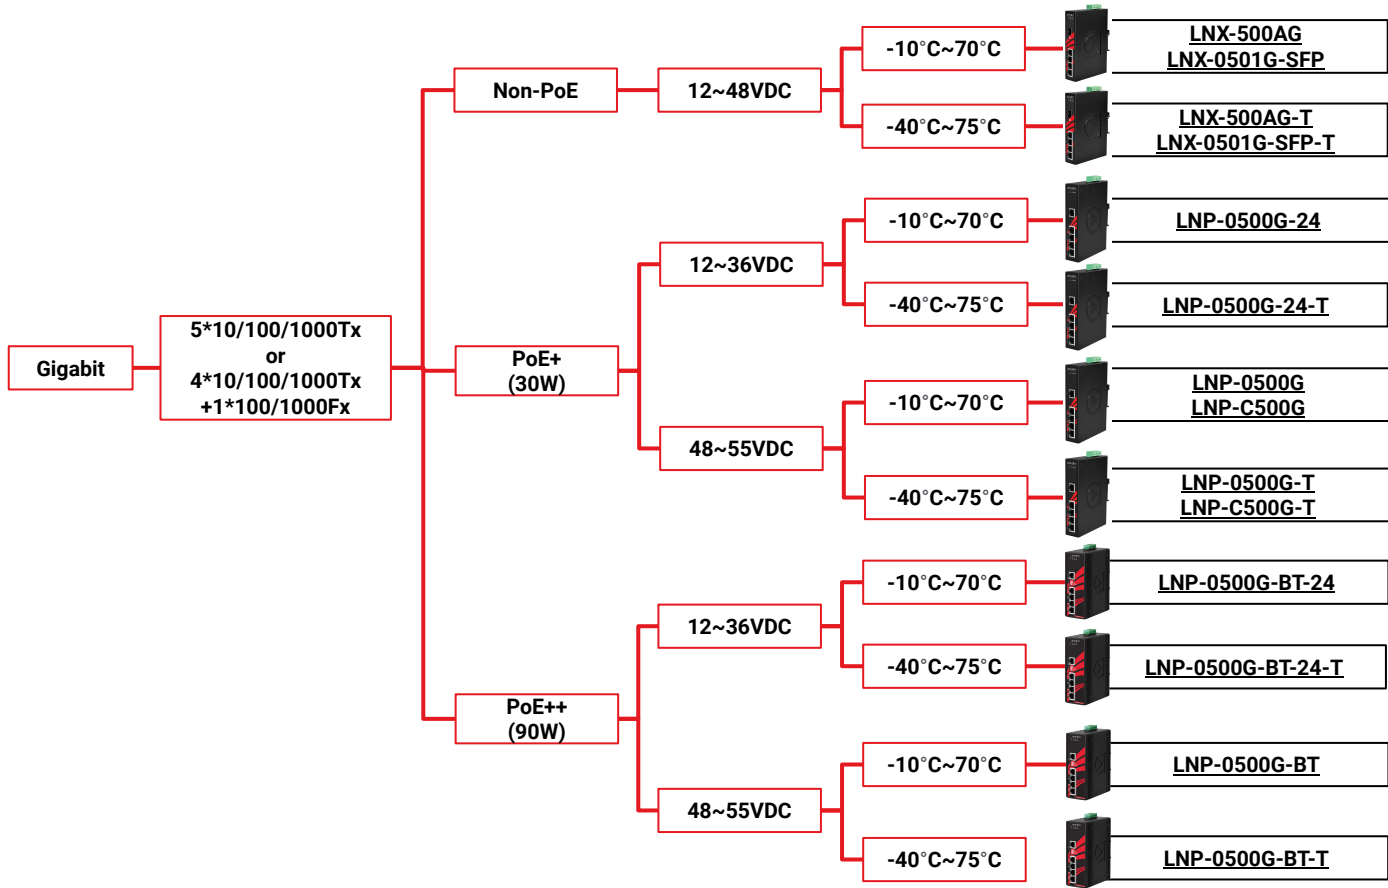

Antaira Product Selection Guide

Industrial Ethernet Switches

- [Industrial Unmanaged 10/100Mbps Ethernet Switches](#)
- [Industrial Unmanaged Gigabit Ethernet Switches](#)
- [Industrial Unmanaged 10G Ethernet Switches](#)
- [Industrial Managed 10/100Mbps Ethernet Switches](#)
- [Industrial Managed Gigabit Ethernet Switches](#)
- [Industrial Managed 10G Ethernet Switches](#)
- [Industrial M12 Ethernet Switches](#)
- [Industrial Rackmount Ethernet Switches](#)

Industrial Unmanaged 10/100Mbps Ethernet Switches

Industrial Unmanaged 10/100Mbps Ethernet Switches

Industrial Unmanaged Gigabit Ethernet Switches

Industrial Unmanaged Gigabit Ethernet Switches

Industrial Unmanaged Gigabit Ethernet Switches

Industrial Unmanaged 10G Ethernet Switches

Industrial Managed 10/100Mbps Ethernet Switches

Industrial Managed 10/100Mbps Ethernet Switches

Industrial Managed Gigabit Ethernet Switches

Industrial Managed Gigabit Ethernet Switches