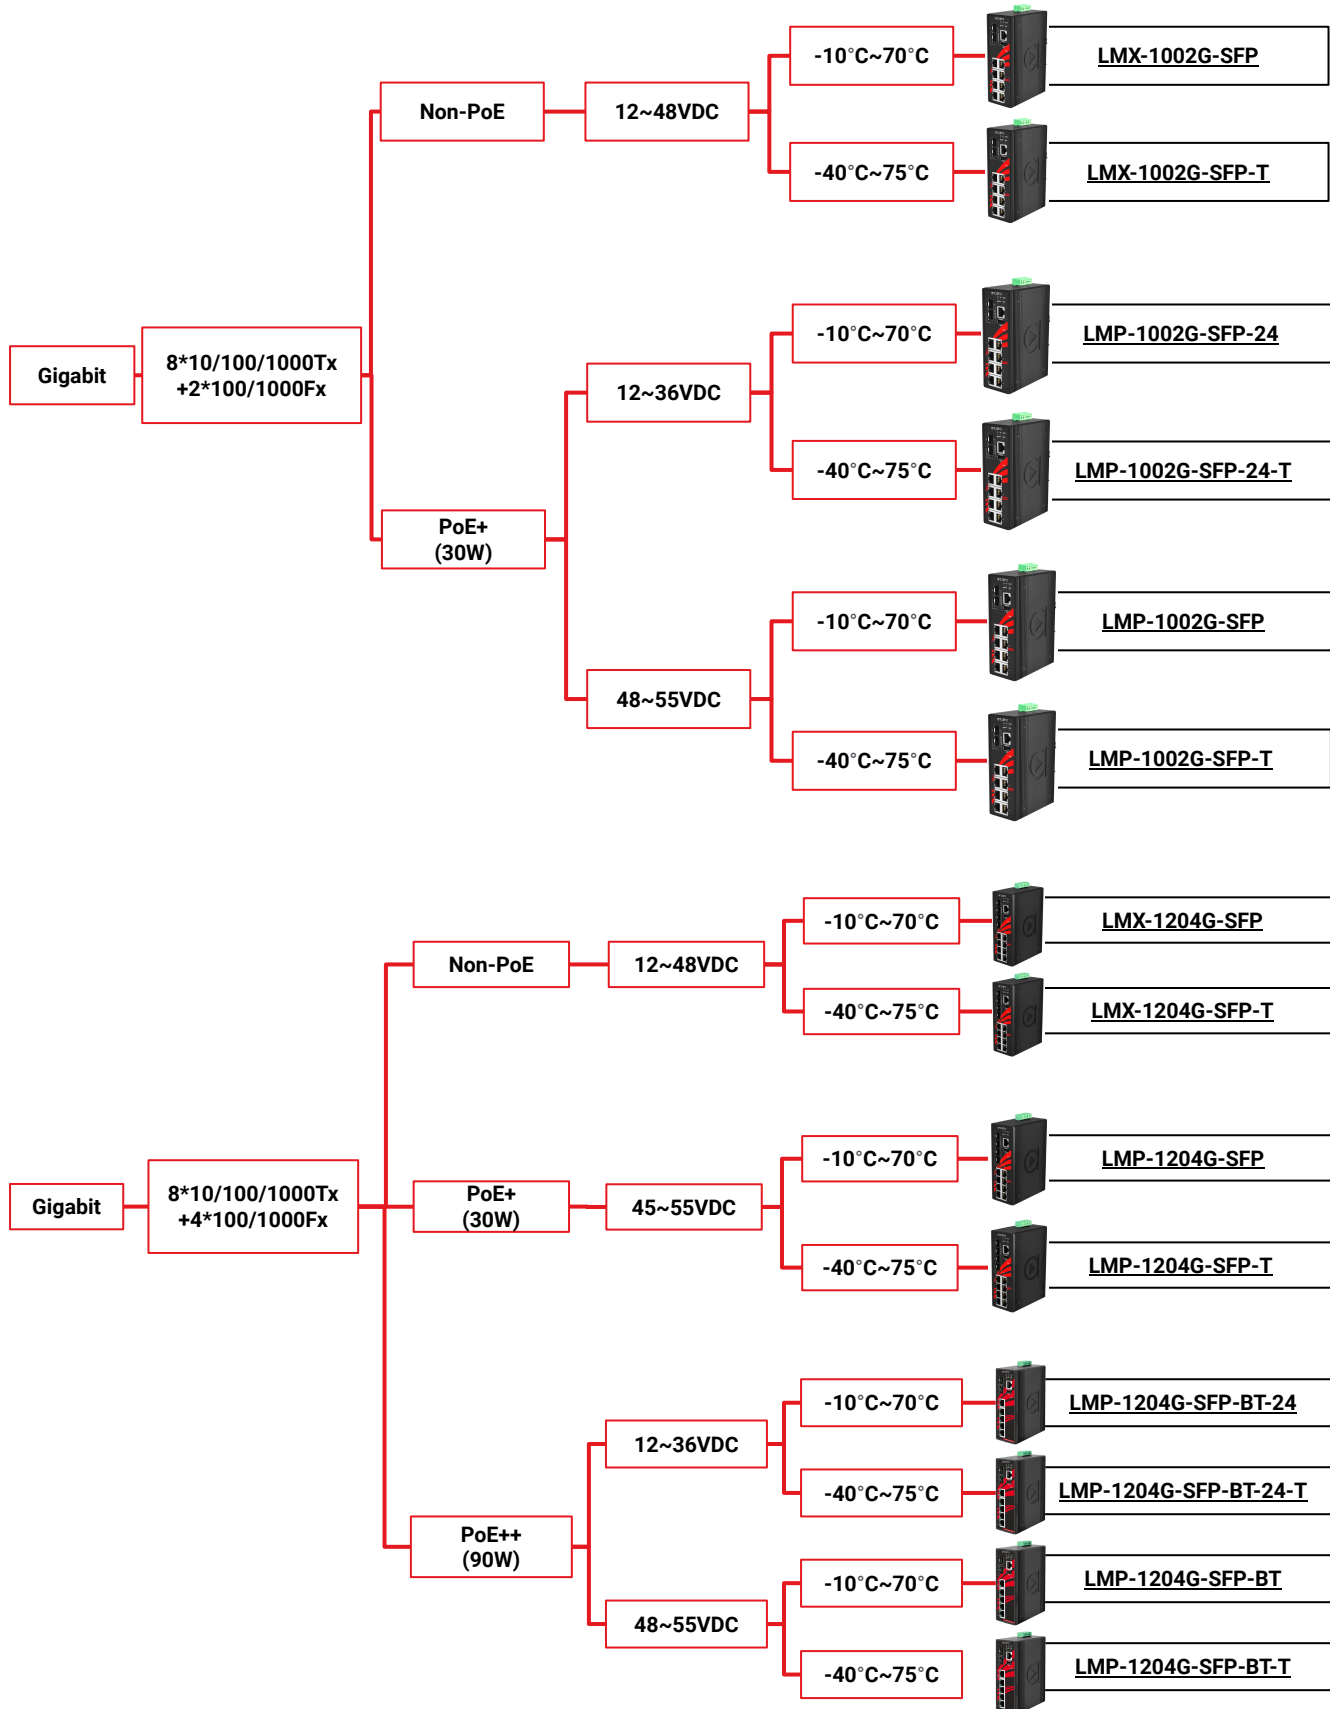

Antaira Product Selection Guide

Industrial Ethernet Switches

- [Industrial Unmanaged 10/100Mbps Ethernet Switches](#)
- [Industrial Unmanaged Gigabit Ethernet Switches](#)
- [Industrial Unmanaged 10G Ethernet Switches](#)
- [Industrial Managed 10/100Mbps Ethernet Switches](#)
- [Industrial Managed Gigabit Ethernet Switches](#)
- [Industrial Managed 10G Ethernet Switches](#)
- [Industrial M12 Ethernet Switches](#)
- [Industrial Rackmount Ethernet Switches](#)

Industrial Unmanaged 10/100Mbps Ethernet Switches

Industrial Unmanaged 10/100Mbps Ethernet Switches

Industrial Unmanaged Gigabit Ethernet Switches

Industrial Unmanaged Gigabit Ethernet Switches

Industrial Unmanaged Gigabit Ethernet Switches

Industrial Unmanaged 10G Ethernet Switches

Industrial Managed 10/100Mbps Ethernet Switches

Industrial Managed 10/100Mbps Ethernet Switches

Industrial Managed Gigabit Ethernet Switches

Industrial Managed Gigabit Ethernet Switches

Industrial Managed Gigabit Ethernet Switches

Industrial Managed Gigabit Ethernet Switches

Industrial Managed 10G Ethernet Switches

Industrial M12 Ethernet Switches

Industrial Rackmount Ethernet Switches

Contact Us