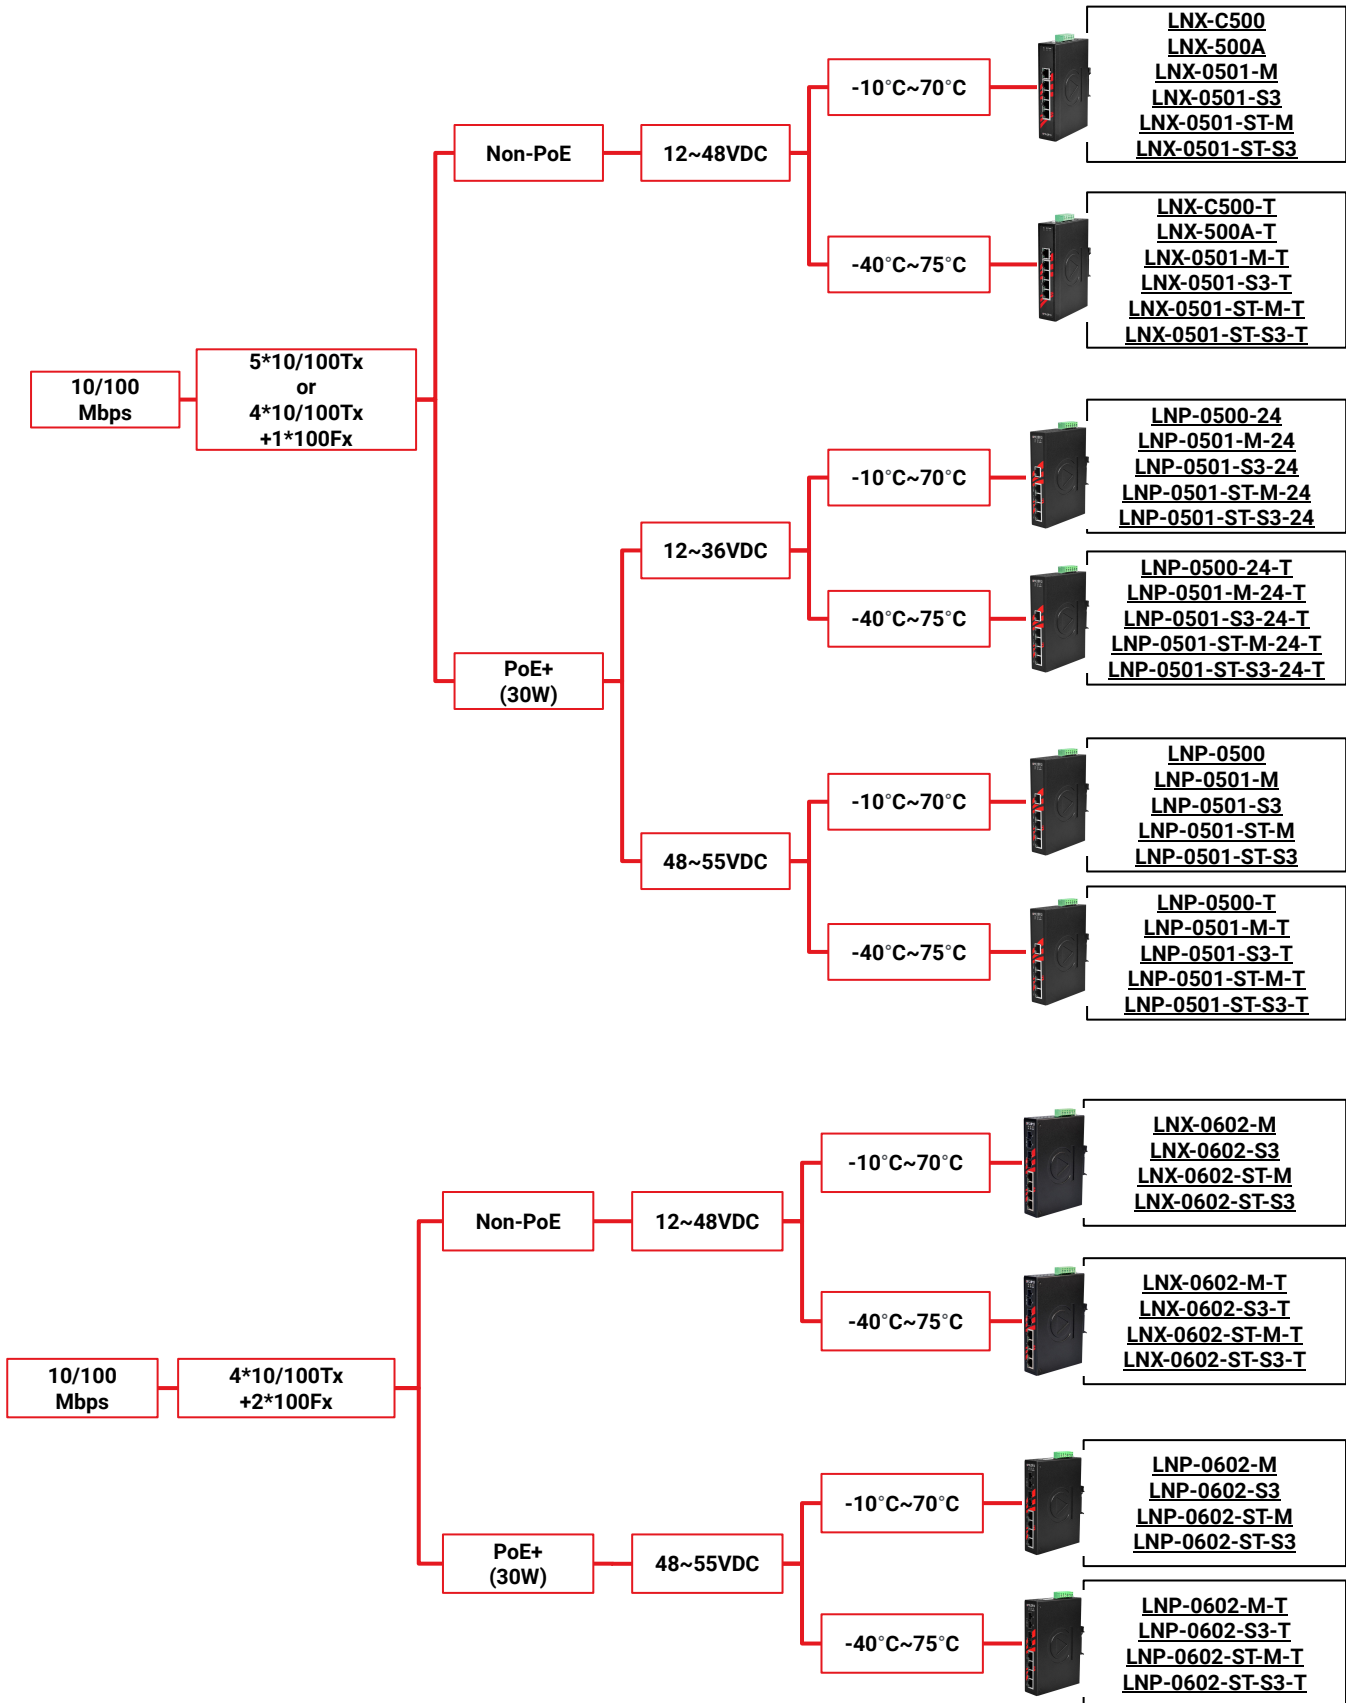

Antaira Product Selection Guide

Industrial Ethernet Switches

- [Industrial Unmanaged 10/100Mbps Ethernet Switches](#)
- [Industrial Unmanaged Gigabit Ethernet Switches](#)
- [Industrial Unmanaged 10G Ethernet Switches](#)
- [Industrial Managed 10/100Mbps Ethernet Switches](#)
- [Industrial Managed Gigabit Ethernet Switches](#)
- [Industrial Managed 10G Ethernet Switches](#)
- [Industrial M12 Ethernet Switches](#)
- [Industrial Rackmount Ethernet Switches](#)

Industrial Unmanaged 10/100Mbps Ethernet Switches

Industrial Unmanaged 10/100Mbps Ethernet Switches

Industrial Unmanaged Gigabit Ethernet Switches

Industrial Unmanaged Gigabit Ethernet Switches

Industrial Unmanaged Gigabit Ethernet Switches