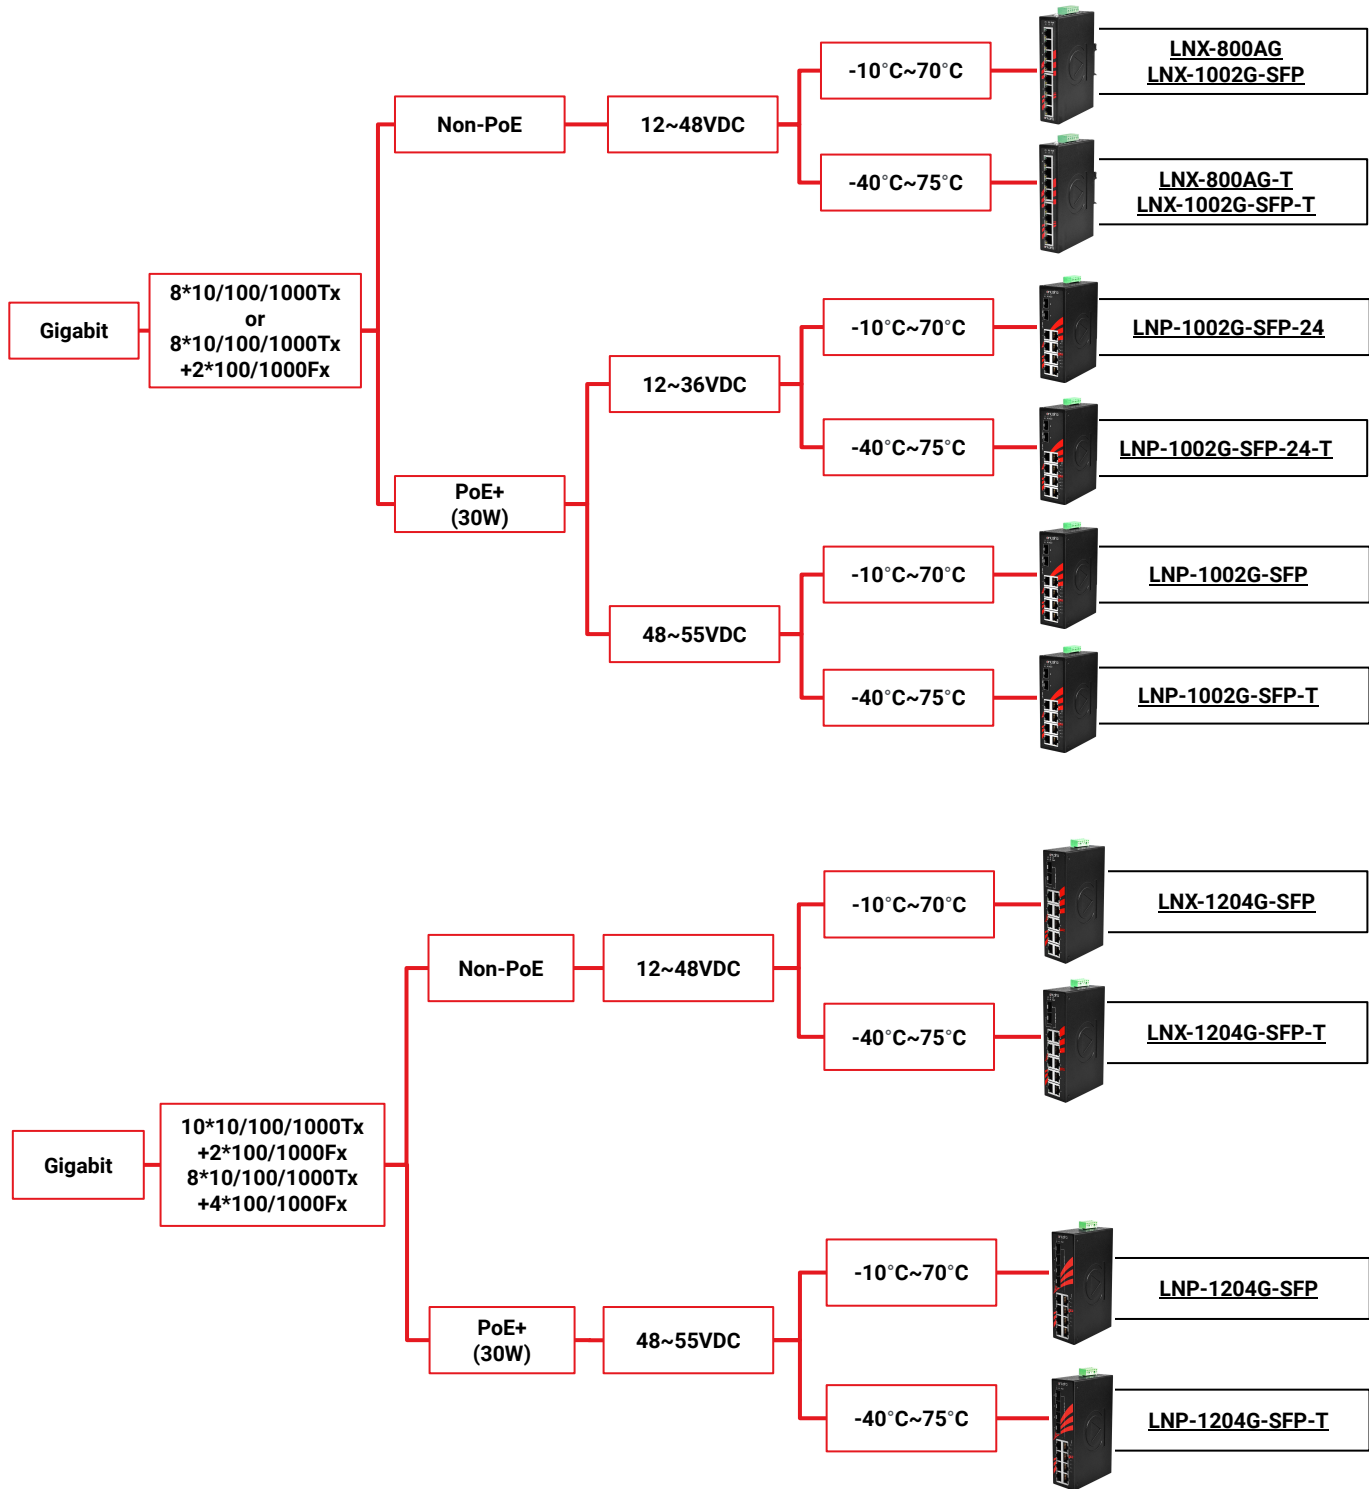

Antaira Product Selection Guide

Industrial Ethernet Switches

- [Industrial Unmanaged 10/100Mbps Ethernet Switches](#)
- [Industrial Unmanaged Gigabit Ethernet Switches](#)
- [Industrial Unmanaged 10G Ethernet Switches](#)
- [Industrial Managed 10/100Mbps Ethernet Switches](#)
- [Industrial Managed Gigabit Ethernet Switches](#)
- [Industrial Managed 10G Ethernet Switches](#)
- [Industrial M12 Ethernet Switches](#)
- [Industrial Rackmount Ethernet Switches](#)

Industrial Unmanaged 10/100Mbps Ethernet Switches

Industrial Unmanaged 10/100Mbps Ethernet Switches

Industrial Unmanaged Gigabit Ethernet Switches

Industrial Unmanaged Gigabit Ethernet Switches

Industrial Unmanaged Gigabit Ethernet Switches

Industrial Unmanaged 10G Ethernet Switches

Industrial Managed 10/100Mbps Ethernet Switches

Industrial Managed 10/100Mbps Ethernet Switches

Industrial Managed Gigabit Ethernet Switches

Industrial Managed Gigabit Ethernet Switches