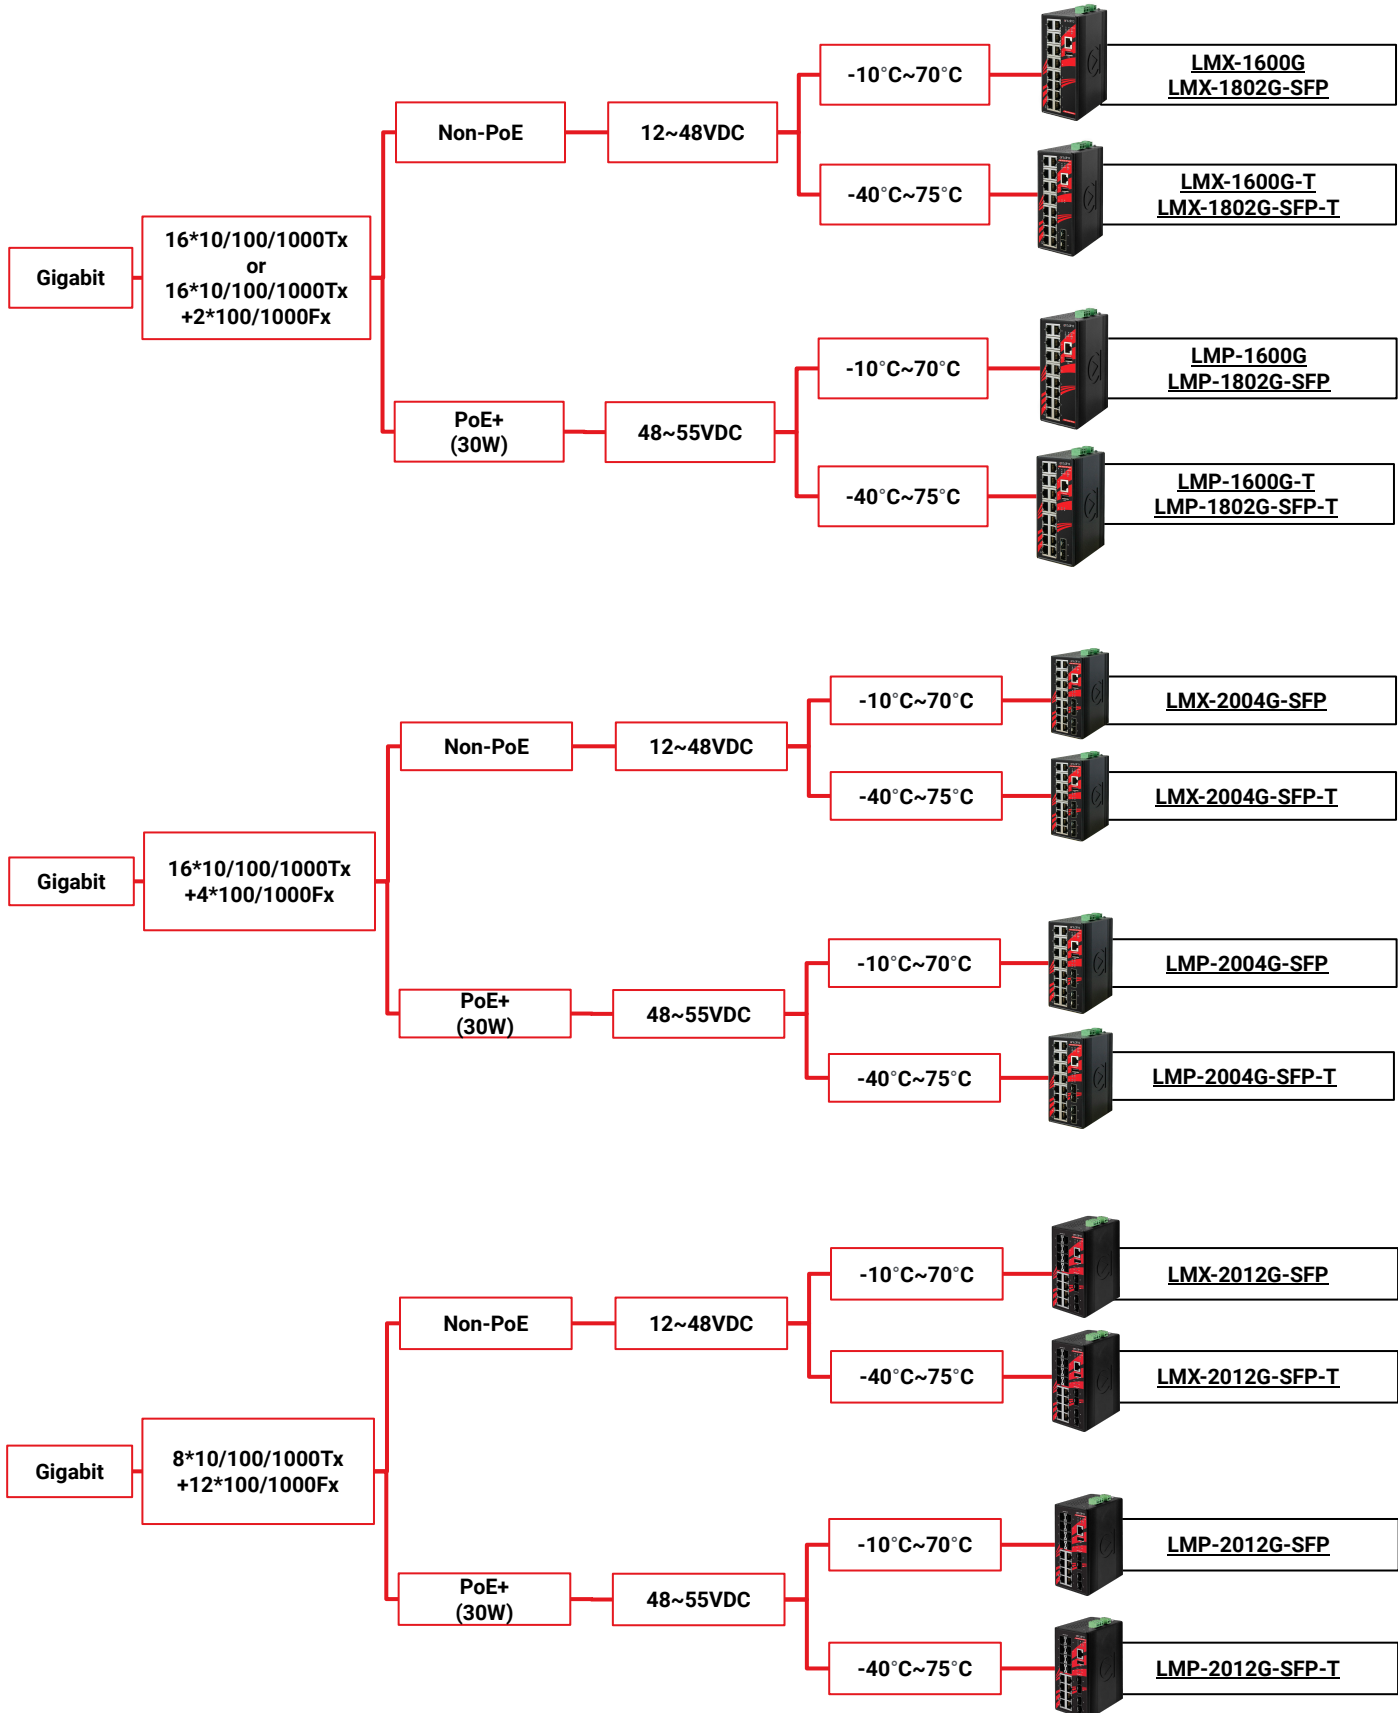

Antaira Product Selection Guide

Industrial Ethernet Switches

- [Industrial Unmanaged 10/100Mbps Ethernet Switches](#)
- [Industrial Unmanaged Gigabit Ethernet Switches](#)
- [Industrial Unmanaged 10G Ethernet Switches](#)
- [Industrial Managed 10/100Mbps Ethernet Switches](#)
- [Industrial Managed Gigabit Ethernet Switches](#)
- [Industrial Managed 10G Ethernet Switches](#)
- [Industrial M12 Ethernet Switches](#)
- [Industrial Rackmount Ethernet Switches](#)

Industrial Unmanaged 10/100Mbps Ethernet Switches

Industrial Unmanaged 10/100Mbps Ethernet Switches

Industrial Unmanaged Gigabit Ethernet Switches

Industrial Unmanaged Gigabit Ethernet Switches

Industrial Unmanaged Gigabit Ethernet Switches

Industrial Unmanaged 10G Ethernet Switches

Industrial Managed 10/100Mbps Ethernet Switches

Industrial Managed 10/100Mbps Ethernet Switches

Industrial Managed Gigabit Ethernet Switches

Industrial Managed Gigabit Ethernet Switches

Industrial Managed Gigabit Ethernet Switches

Industrial Managed Gigabit Ethernet Switches

Industrial Managed 10G Ethernet Switches

Industrial M12 Ethernet Switches

Industrial Rackmount Ethernet Switches

Contact Us