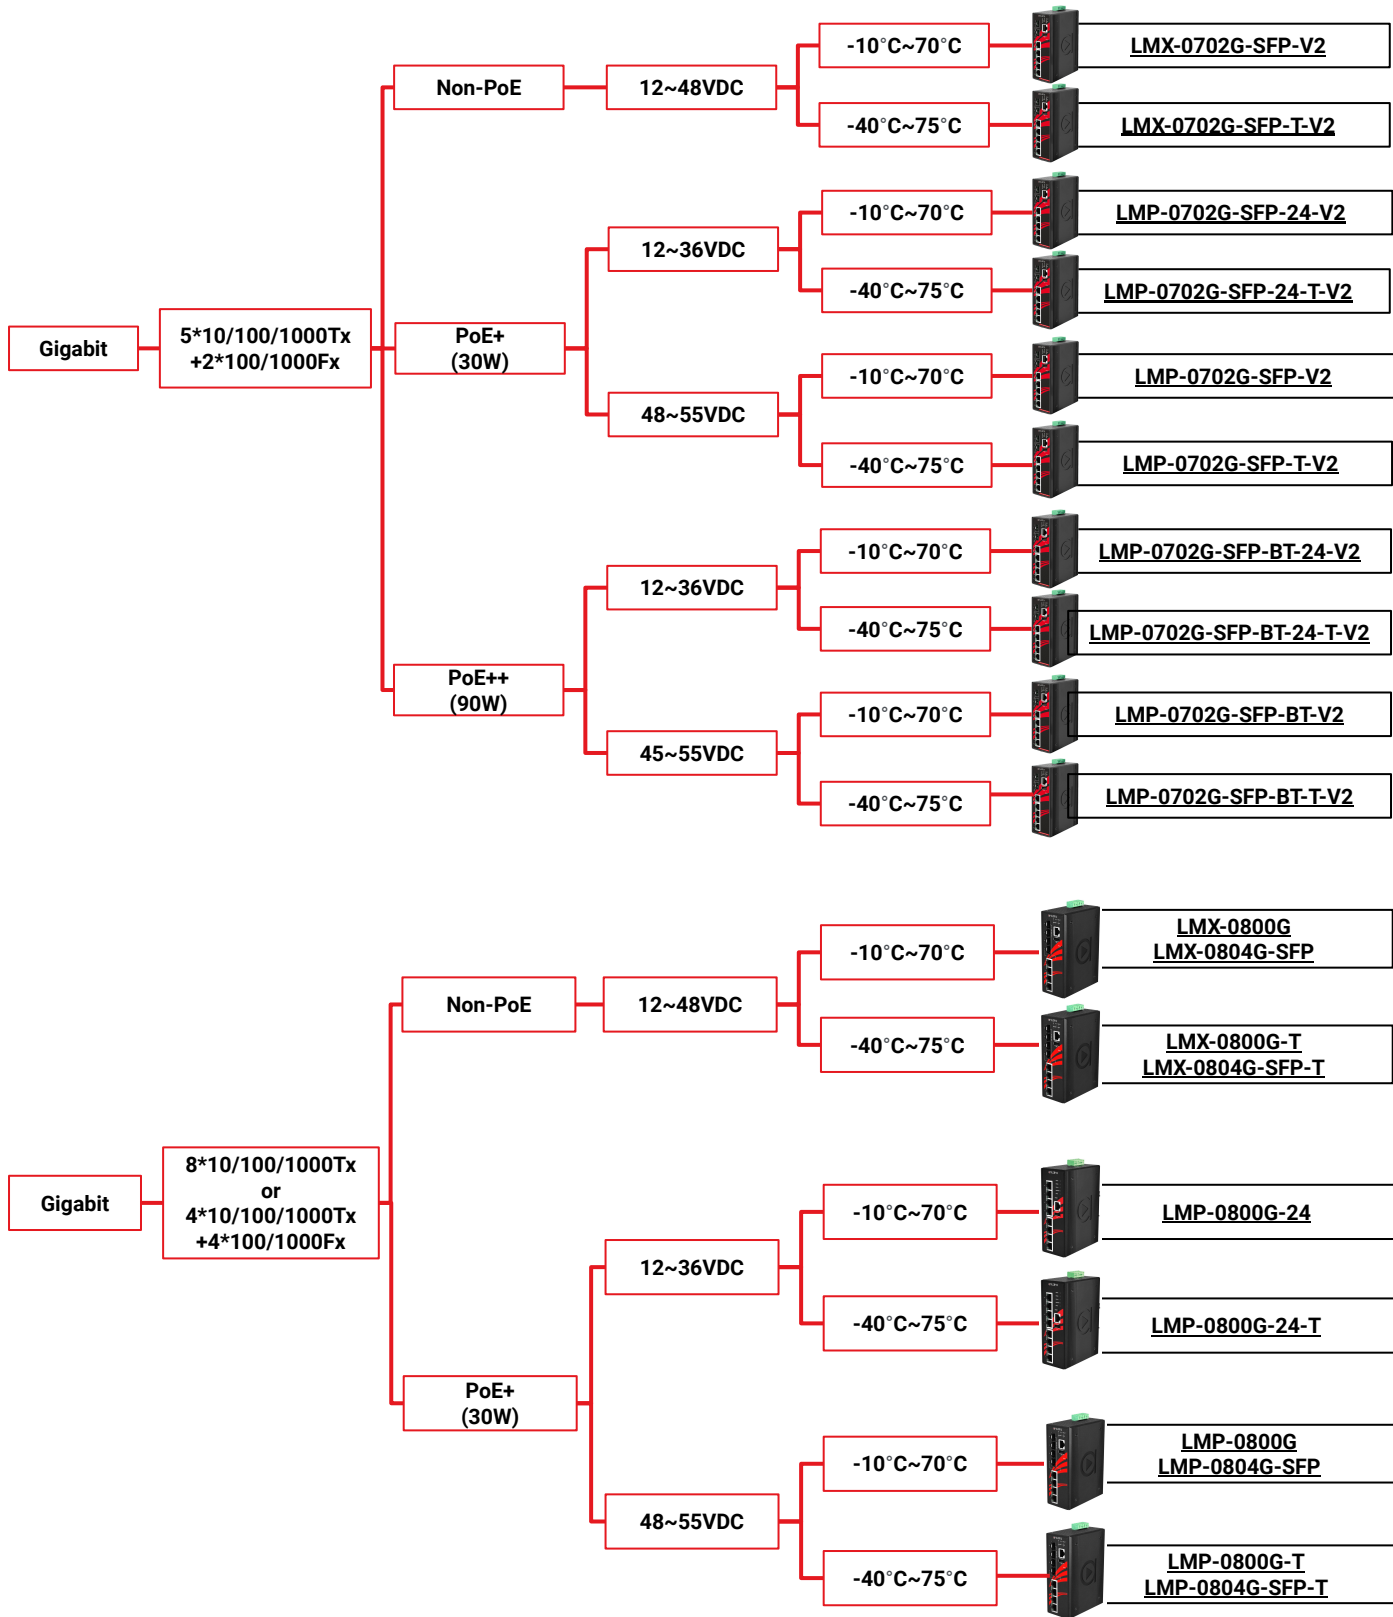

Antaira Product Selection Guide

Industrial Ethernet Switches

- [Industrial Unmanaged 10/100Mbps Ethernet Switches](#)
- [Industrial Unmanaged Gigabit Ethernet Switches](#)
- [Industrial Unmanaged 10G Ethernet Switches](#)
- [Industrial Managed 10/100Mbps Ethernet Switches](#)
- [Industrial Managed Gigabit Ethernet Switches](#)
- [Industrial Managed 10G Ethernet Switches](#)
- [Industrial M12 Ethernet Switches](#)
- [Industrial Rackmount Ethernet Switches](#)

Industrial Unmanaged 10/100Mbps Ethernet Switches

Industrial Unmanaged 10/100Mbps Ethernet Switches

Industrial Unmanaged Gigabit Ethernet Switches

Industrial Unmanaged Gigabit Ethernet Switches

Industrial Unmanaged Gigabit Ethernet Switches

Industrial Unmanaged 10G Ethernet Switches

Industrial Managed 10/100Mbps Ethernet Switches

Industrial Managed 10/100Mbps Ethernet Switches

Industrial Managed Gigabit Ethernet Switches

Industrial Managed Gigabit Ethernet Switches

Industrial Managed Gigabit Ethernet Switches

Industrial Managed Gigabit Ethernet Switches

Industrial Managed 10G Ethernet Switches

Industrial M12 Ethernet Switches

Industrial Rackmount Ethernet Switches

Contact Us