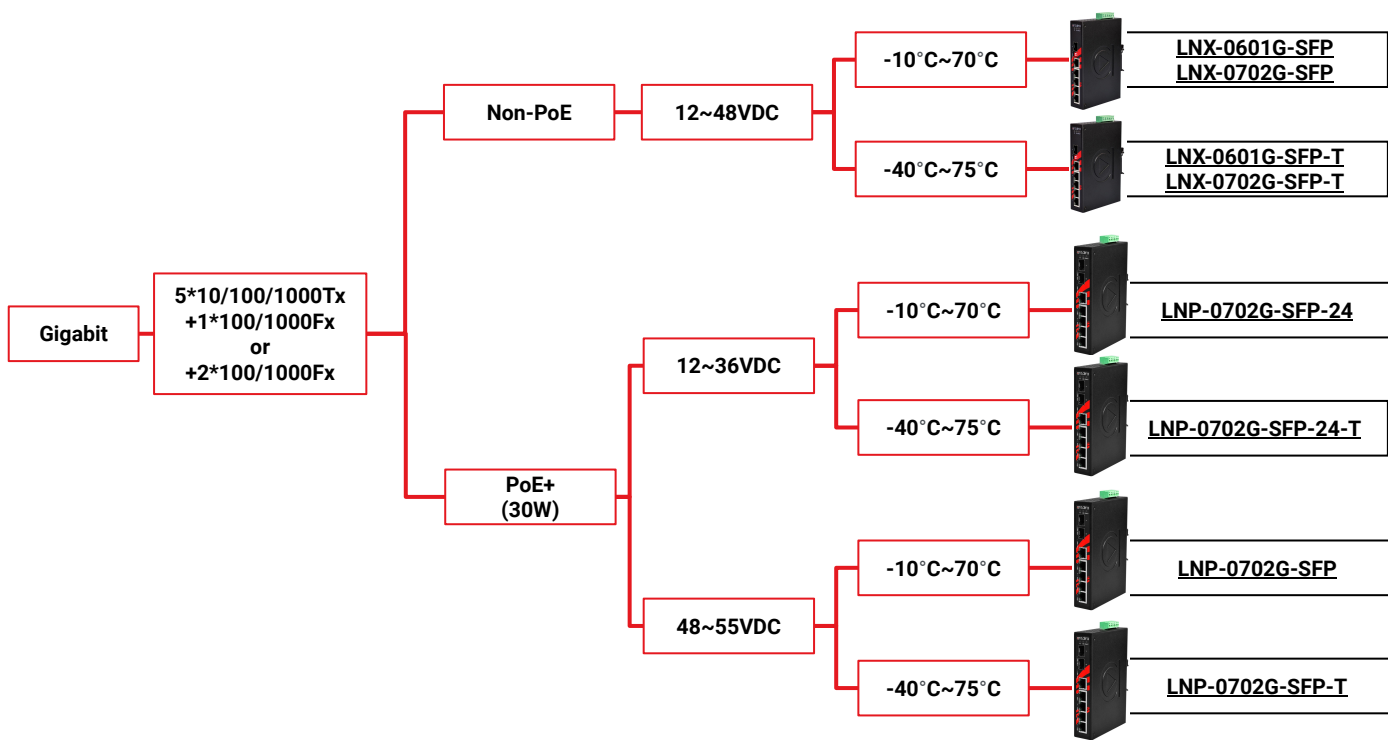

Antaira Product Selection Guide

Industrial Ethernet Switches

- [Industrial Unmanaged 10/100Mbps Ethernet Switches](#)
- [Industrial Unmanaged Gigabit Ethernet Switches](#)
- [Industrial Unmanaged 10G Ethernet Switches](#)
- [Industrial Managed 10/100Mbps Ethernet Switches](#)
- [Industrial Managed Gigabit Ethernet Switches](#)
- [Industrial Managed 10G Ethernet Switches](#)
- [Industrial M12 Ethernet Switches](#)
- [Industrial Rackmount Ethernet Switches](#)

Industrial Unmanaged 10/100Mbps Ethernet Switches

Industrial Unmanaged 10/100Mbps Ethernet Switches

Industrial Unmanaged Gigabit Ethernet Switches

Industrial Unmanaged Gigabit Ethernet Switches

Industrial Unmanaged Gigabit Ethernet Switches

Industrial Unmanaged 10G Ethernet Switches

Industrial Managed 10/100Mbps Ethernet Switches

Industrial Managed 10/100Mbps Ethernet Switches

Industrial Managed Gigabit Ethernet Switches

Industrial Managed Gigabit Ethernet Switches